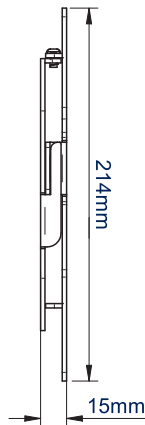

**MOUNTS
 SCREEN JUST
 15MM FROM
 THE WALL**

BT7532

ULTRA-SLIM FLAT SCREEN WALL MOUNT

Designed to mount medium sized flat screens, the BT7532 is an ultra-slim, fixed wall mount that is easy to install and mounts the screen just 15mm from the wall. Suitable for screens up to 40kg, the wall plate features 'OWLS' on wall levelling system to ensure a straight and smart installation and comes supplied with a security screw to help prevent unauthorized removal of the screen. The BT7532 is also compatible with B-Tech's range of poles and collars, increasing the number of different ways it can be mounted, ideal for commercial applications as well as home installations..

SPECIFICATION

Recommended screen size	up to 47"
Max load	20kg
VESA® compatibility	up to 200 x 200
Distance from wall	15mm
Colour	Black

FEATURES

- Ultra-slim design for a close to the wall installation
- Features 'OWLS' On Wall Levelling System
- Compatible with B-Tech System 2 professional range
- Mounts to B-Tech BT7850 poles using x2 BT7841/BT7052 Accessory Collars
- Security locking screw and Allen key provided help prevent unauthorised removal of screen
- Simple 'hook-on' installation
- All mounting hardware included

VESA 200 47" 120cm 40KG X2

Ultra-slim design for a close to the wall installation

'OWLS' On Wall Levelling System

Security locking screws help prevent unauthorised removal of the screen

Compatible with B-Tech's professional range of poles and collars

WALL PLATE - FRONT VIEW

INTERFACE PLATE - FRONT VIEW

WALL PLATE & INTERFACE PLATE - SIDE VIEW

WALL PLATE & INTERFACE PLATE - TOP VIEW

PACKING INFORMATION

COLOUR:	ORDER REF:	EAN CODE:	MASTER CARTON QTY:	INNER CARTON QTY:	MASTER CARTON WEIGHT:	MASTER CARTON CUBE:
Black	BT7532-PRO/B	5019318753190	8	0	11kg	0.011cbm