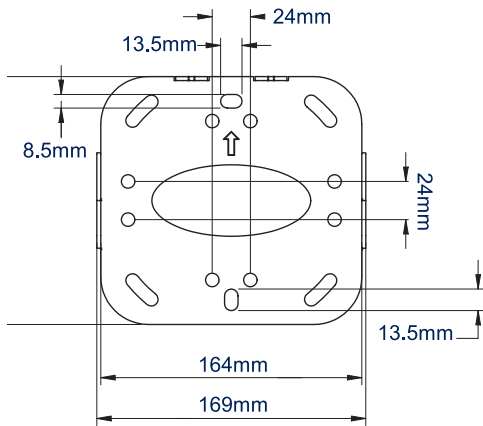

SPECIFICATION

Recommended screen size	up to 47"
Max load	20kg
VESA® compatibility	up to 200 x 200
Distance from wall	15mm
Colour	Black

FEATURES

- Ultra-slim design for a close to the wall installation
- Features 'OWLS' On Wall Levelling System
- Compatible with B-Tech System 2 professional range
- Mounts to B-Tech BT7850 poles using x2 BT7841/BT7052 Accessory Collars
- Security locking screw and Allen key provided help prevent unauthorised removal of screen
- Simple 'hook-on' installation
- All mounting hardware included

VESA 200 47" 120cm 40KG X2

Ultra-slim design for a close to the wall installation

'OWLS' On Wall Levelling System

Security locking screws help prevent unauthorised removal of the screen

Compatible with B-Tech's professional range of poles and collars

WALL PLATE - FRONT VIEW

INTERFACE PLATE - FRONT VIEW

WALL PLATE & INTERFACE PLATE - SIDE VIEW

WALL PLATE & INTERFACE PLATE - TOP VIEW

PACKING INFORMATION

COLOUR:	ORDER REF:	EAN CODE:	MASTER CARTON QTY:	INNER CARTON QTY:	MASTER CARTON WEIGHT:	MASTER CARTON CUBE:
Black	BT7532-PRO/B	5019318753190	8	0	11kg	0.011cbm