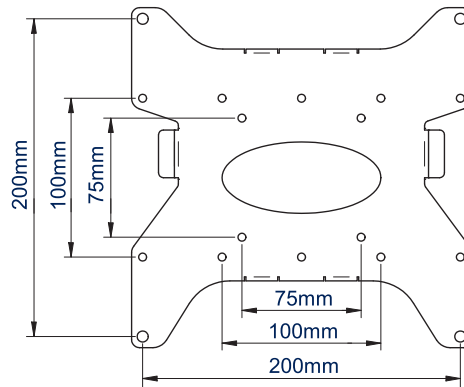

**MOUNTS
 SCREEN JUST
 15MM FROM
 THE WALL**

BT7532

ULTRA-SLIM FLAT SCREEN WALL MOUNT

Designed to mount medium sized flat screens, the BT7532 is an ultra-slim, fixed wall mount that is easy to install and mounts the screen just 15mm from the wall. Suitable for screens up to 40kg, the wall plate features 'OWLS' on wall levelling system to ensure a straight and smart installation and comes supplied with a security screw to help prevent unauthorized removal of the screen. The BT7532 is also compatible with B-Tech's range of poles and collars, increasing the number of different ways it can be mounted, ideal for commercial applications as well as home installations..

SPECIFICATION

Recommended screen size	up to 47"
Max load	20kg
VESA® compatibility	up to 200 x 200
Distance from wall	15mm
Colour	Black

FEATURES

- Ultra-slim design for a close to the wall installation
- Features 'OWLS' On Wall Levelling System
- Compatible with B-Tech System 2 professional range
- Mounts to B-Tech BT7850 poles using x2 BT7841/BT7052 Accessory Collars
- Security locking screw and Allen key provided help prevent unauthorised removal of screen
- Simple 'hook-on' installation
- All mounting hardware included

VESA 200 47" 120cm 40KG X2

Ultra-slim design for a close to the wall installation

'OWLS' On Wall Levelling System

Security locking screws help prevent unauthorised removal of the screen

Compatible with B-Tech's professional range of poles and collars

WALL PLATE - FRONT VIEW

INTERFACE PLATE - FRONT VIEW

WALL PLATE & INTERFACE PLATE - SIDE VIEW

WALL PLATE & INTERFACE PLATE - TOP VIEW

PACKING INFORMATION

COLOUR:	ORDER REF:	EAN CODE:	MASTER CARTON QTY:	INNER CARTON QTY:	MASTER CARTON WEIGHT:	MASTER CARTON CUBE:
Black	BT7532-PRO/B	5019318753190	8	0	11kg	0.011cbm