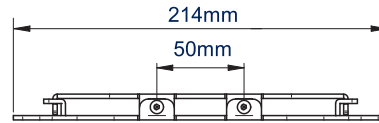

SPECIFICATION

Recommended screen size	up to 47"
Max load	20kg
VESA® compatibility	up to 200 x 200
Distance from wall	15mm
Colour	Black

FEATURES

- Ultra-slim design for a close to the wall installation
- Features 'OWLS' On Wall Levelling System
- Compatible with B-Tech System 2 professional range
- Mounts to B-Tech BT7850 poles using x2 BT7841/BT7052 Accessory Collars
- Security locking screw and Allen key provided help prevent unauthorised removal of screen
- Simple 'hook-on' installation
- All mounting hardware included

VESA 200 47" 120cm 40KG X2

Ultra-slim design for a close to the wall installation

'OWLS' On Wall Levelling System

Security locking screws help prevent unauthorised removal of the screen

Compatible with B-Tech's professional range of poles and collars

WALL PLATE - FRONT VIEW

INTERFACE PLATE - FRONT VIEW

WALL PLATE & INTERFACE PLATE - SIDE VIEW

WALL PLATE & INTERFACE PLATE - TOP VIEW

PACKING INFORMATION

COLOUR:	ORDER REF:	EAN CODE:	MASTER CARTON QTY:	INNER CARTON QTY:	MASTER CARTON WEIGHT:	MASTER CARTON CUBE:
Black	BT7532-PRO/B	5019318753190	8	0	11kg	0.011cbm